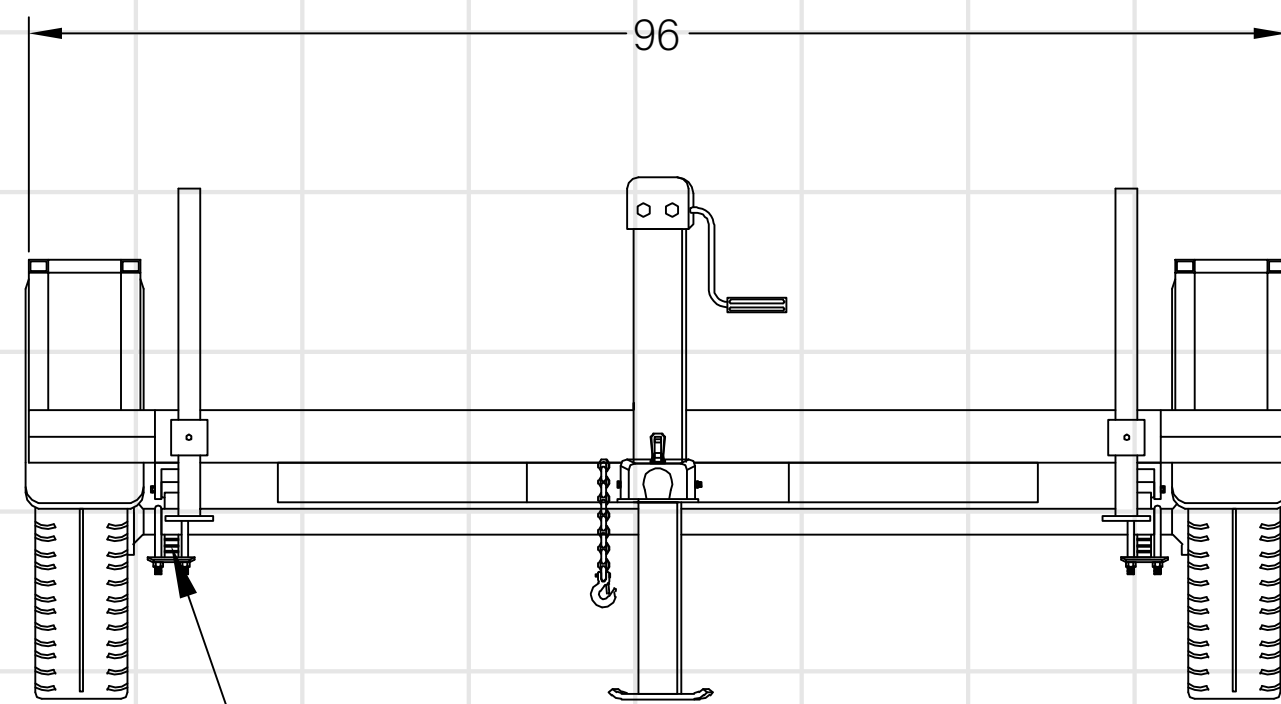

MODEL 16FT

SW6 Leaf spring capacity 6,600lbs

Drop axle 4" 7,000lbs capacity with electrical brake

Tandem suspension kit 7,000 lbs capacity

Jack 8,000lbs capacity

CONDITION: New
YEAR: 2022
MANUFACTURER: Kaiser
MODEL: MSP16X
FLOOR LENGTH: 164"
WIDTH: 96"
HEIGHT: 84"
GVWR: 5100 Lbs.
PAYLOAD CAPACITY: 1400 Lbs.
AXLE CAPACITY: 7000 Lbs.(2x)

Tandem suspension

Tires 225/65/R16C 8 studs

Safety chains

SPEC'S

Overall Length	246.34"
Rear Door Width	36"
Rear Door Height	78"
height	20"
ball size	2" 5/16"
platform height	22"
g.a.w.r.	6,080 Lbs
curb weight	4,100 Lbs
Payload	1,980 Lbs
axles (single)	7,000 Lbs
brakes idler	Electric
Wheels Steel Silver Mod.	225/65/R16C
<i>frame RECT 6"x2" Thickness 0.11"</i>	
<i>floor 3" 1/2" Galvanized members/ptR 2"x2" THICKNESS 0.11"</i>	
<i>sidewalls 2" 1/2" Galvanized members thickness 0.036"</i>	