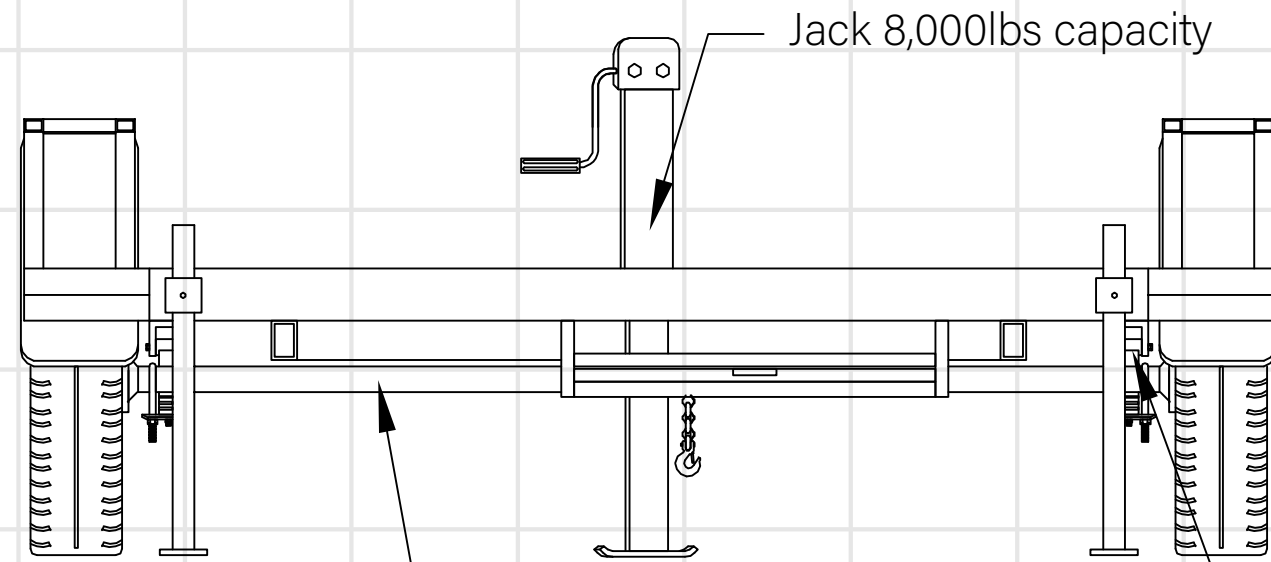

MODEL 16FT

SW6 Leaf spring capacity 6,600lbs

Drop axle 4" 7,000lbs capacity with electrical brake

Tandem suspension kit 7,000 lbs capacity

Jack 8,000lbs capacity

CONDITION: New
YEAR: 2022
MANUFACTURER: Kaiser
MODEL: MSP16X
FLOOR LENGTH: 164"
WIDTH: 96"
HEIGHT: 84"
GVWR: 5100 Lbs.
PAYLOAD CAPACITY: 1400 Lbs.
AXLE CAPACITY: 7000 Lbs.(2x)

Tandem suspension

Tires 225/65/R16C 8 studs

Safety chains

SPEC'S

Overall Length	246.34"
Rear Door Width	36"
Rear Door Height	78"
height	20"
ball size	2" 5/16"
platform height	22"
g.a.w.r.	6,080 Lbs
curb weight	4,100 Lbs
Payload	1,980 Lbs
axles (single)	7,000 Lbs
brakes idler	Electric
Wheels Steel Silver Mod.	225/65/R16C
<i>frame RECT 6"x2" Thickness 0.11"</i>	
<i>floor 3" 1/2" Galvanized members/ptR 2"x2" THICKNESS 0.11"</i>	
<i>sidewalls 2" 1/2" Galvanized members thickness 0.036"</i>	