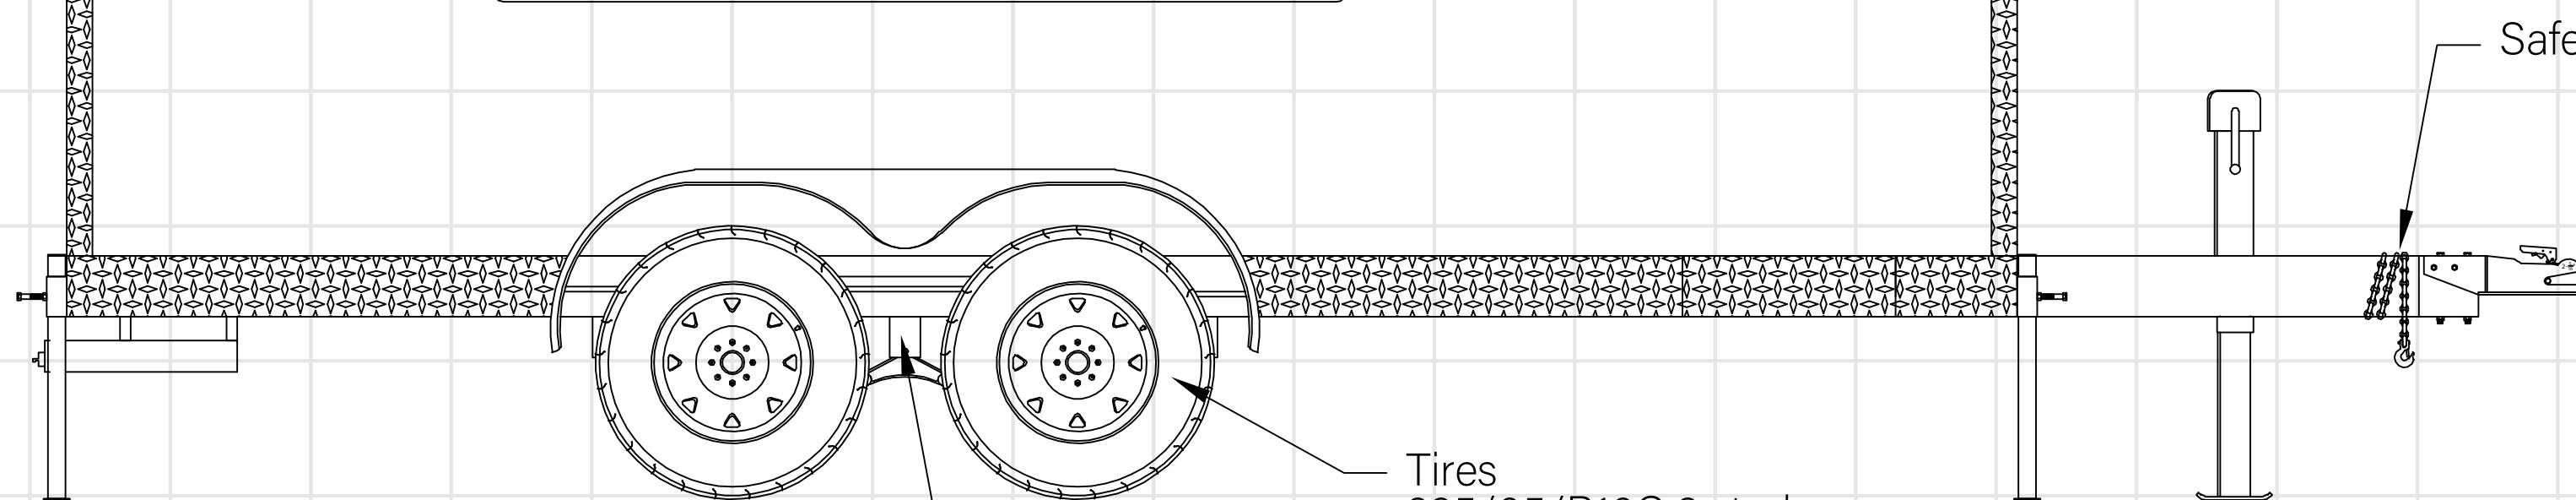

MODEL 16FT

SW6 Leaf spring capacity 6,600lbs

Drop axle 4" 7,000lbs capacity with electrical brake

Tandem suspension kit 7,000 lbs capacity

Jack 8,000lbs capacity

CONDITION: New
YEAR: 2022
MANUFACTURER: Kaiser
MODEL: MSP16X
FLOOR LENGTH: 164"
WIDTH: 96"
HEIGHT: 84"
GVWR: 5100 Lbs.
PAYLOAD CAPACITY: 1400 Lbs.
AXLE CAPACITY: 7000 Lbs.(2x)

Tandem suspension

Tires 225/65/R16C 8 studs

Safety chains

SPEC'S

Overall Length	246.34"
Rear Door Width	36"
Rear Door Height	78"
height	20"
ball size	2" 5/16"
platform height	22"
g.a.w.r.	6,080 Lbs
curb weight	4,100 Lbs
Payload	1,980 Lbs
axles (single)	7,000 Lbs
brakes idler	Electric
Wheels Steel Silver Mod.	225/65/R16C
<i>frame RECT 6"x2" Thickness 0.11"</i>	
<i>floor 3" 1/2" Galvanized members/ptR 2"x2" THICKNESS 0.11"</i>	
<i>sidewalls 2" 1/2" Galvanized members thickness 0.036"</i>	