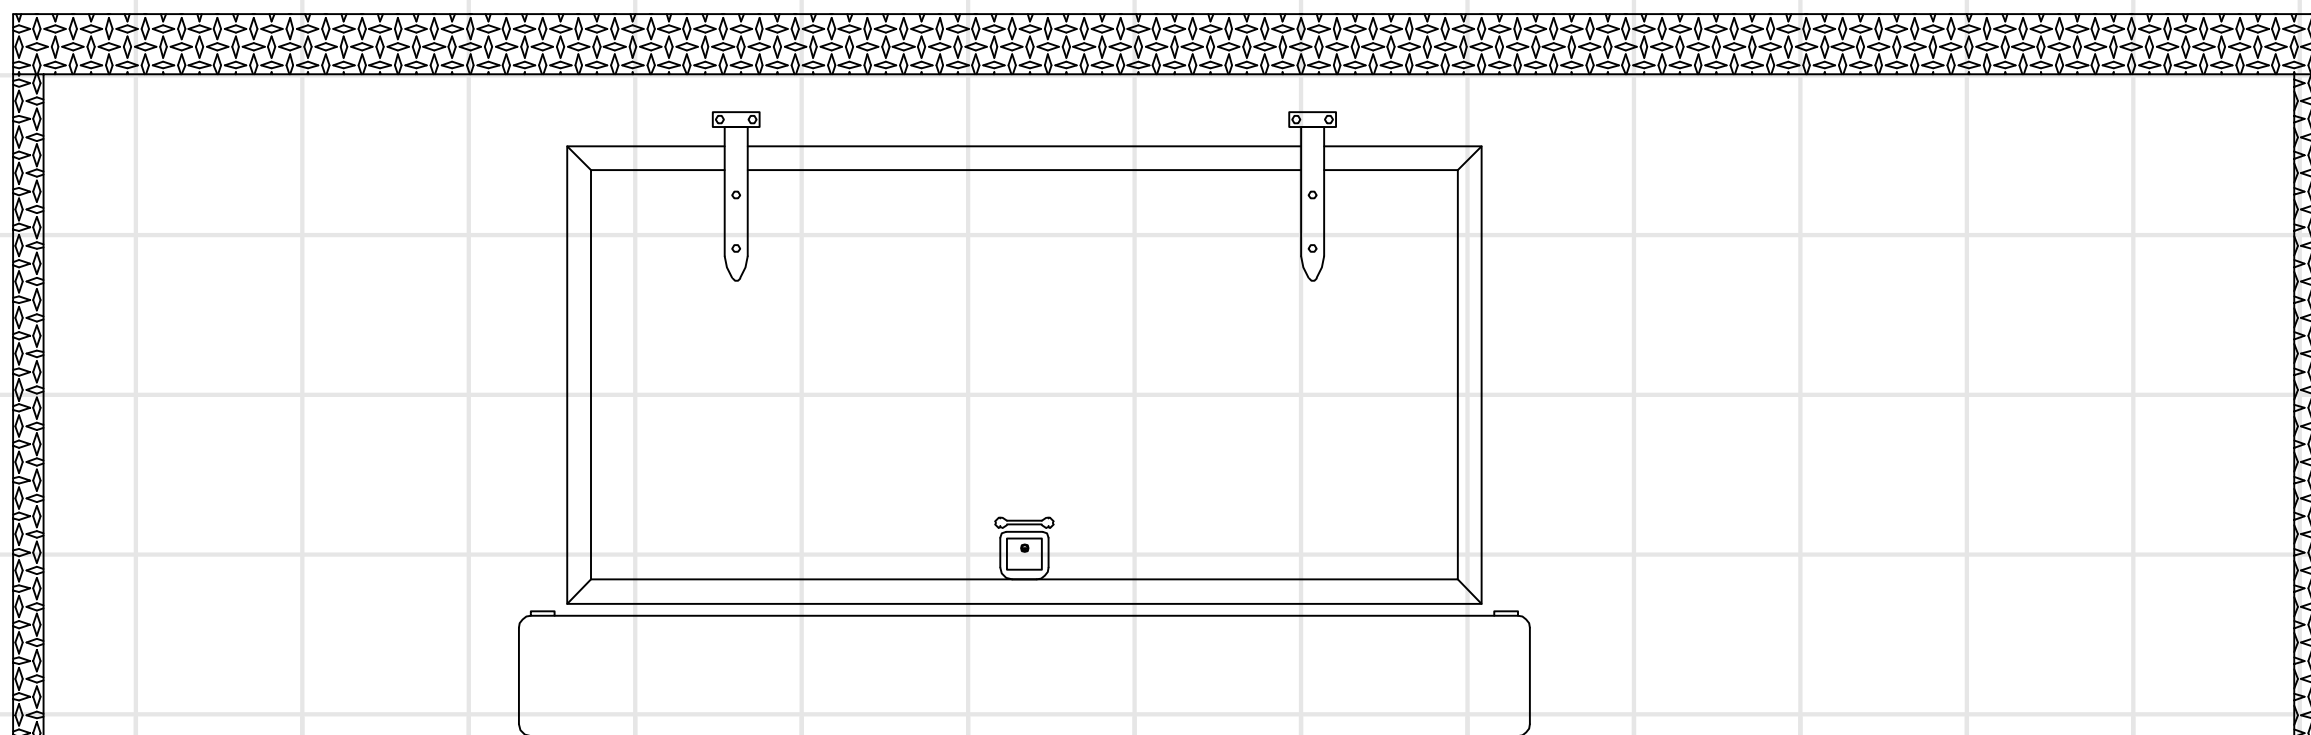

MODEL 16FT

SW6 Leaf spring capacity 6,600lbs

Drop axle 4" 7,000lbs capacity with electrical brake

Tandem suspension kit 7,000 lbs capacity

Jack 8,000lbs capacity

CONDITION: New
YEAR: 2022
MANUFACTURER: Kaiser
MODEL: MSP16X
FLOOR LENGTH: 164"
WIDTH: 96"
HEIGHT: 84"
GVWR: 5100 Lbs.
PAYLOAD CAPACITY: 1400 Lbs.
AXLE CAPACITY: 7000 Lbs.(2x)

Tandem suspension

Tires 225/65/R16C 8 studs

Safety chains

SPEC'S

Overall Length	246.34"
Rear Door Width	36"
Rear Door Height	78"
height	20"
ball size	2" 5/16"
platform height	22"
g.a.w.r.	6,080 Lbs
curb weight	4,100 Lbs
Payload	1,980 Lbs
axles (single)	7,000 Lbs
brakes idler	Electric
Wheels Steel Silver Mod.	225/65/R16C
<i>frame RECT 6"x2" Thickness 0.11"</i>	
<i>floor 3" 1/2" Galvanized members/ptR 2"x2" THICKNESS 0.11"</i>	
<i>sidewalls 2" 1/2" Galvanized members thickness 0.036"</i>	