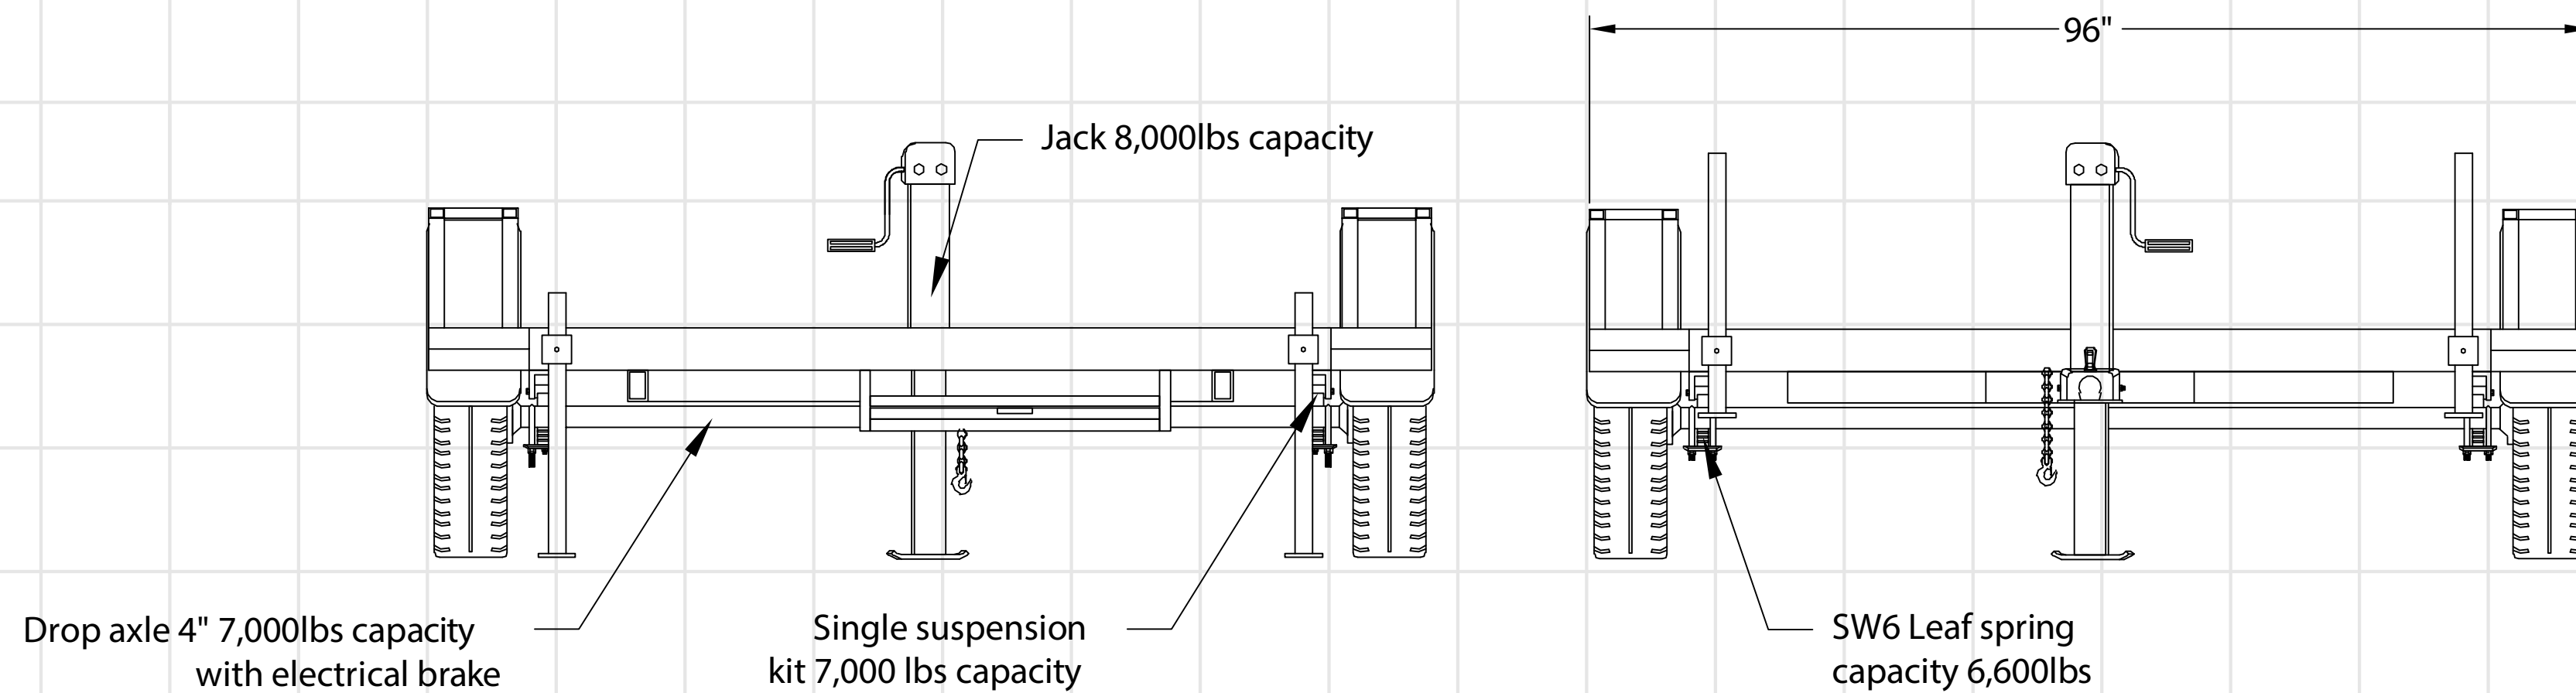

MODEL 10FT

CONDITION: New
YEAR: 2022
MANUFACTURER: Kaiser
MODEL: MSP10X
FLOOR LENGTH: 92"
WIDTH: 96"
HEIGHT: 84"
GVWR: 4,140 Lbs.
PAYLOAD CAPACITY: 990 Lbs.
AXLE CAPACITY: 7000 Lbs.

SPEC'S

Overall Length	168.67"
Rear Door Width	36"
Rear Door Height	78"
height	20"
ball size	2" 5/16"
platform height	22"
g.a.w.r.	4,140 Lbs
curb weight	3,150 Lbs
Payload	990 Lbs
axles (single)	7,000 Lbs
brakes idler	Electric
Wheels Steel Silver Mod.	225/65/R16C
frame	RECT 6"x2" Thickness 0.11"
floor	3" 1/2" Galvanized members/ptR 2"x2" THICKNESS 0.11"
sidewalls	2" 1/2" Galvanized members thickness 0.036"