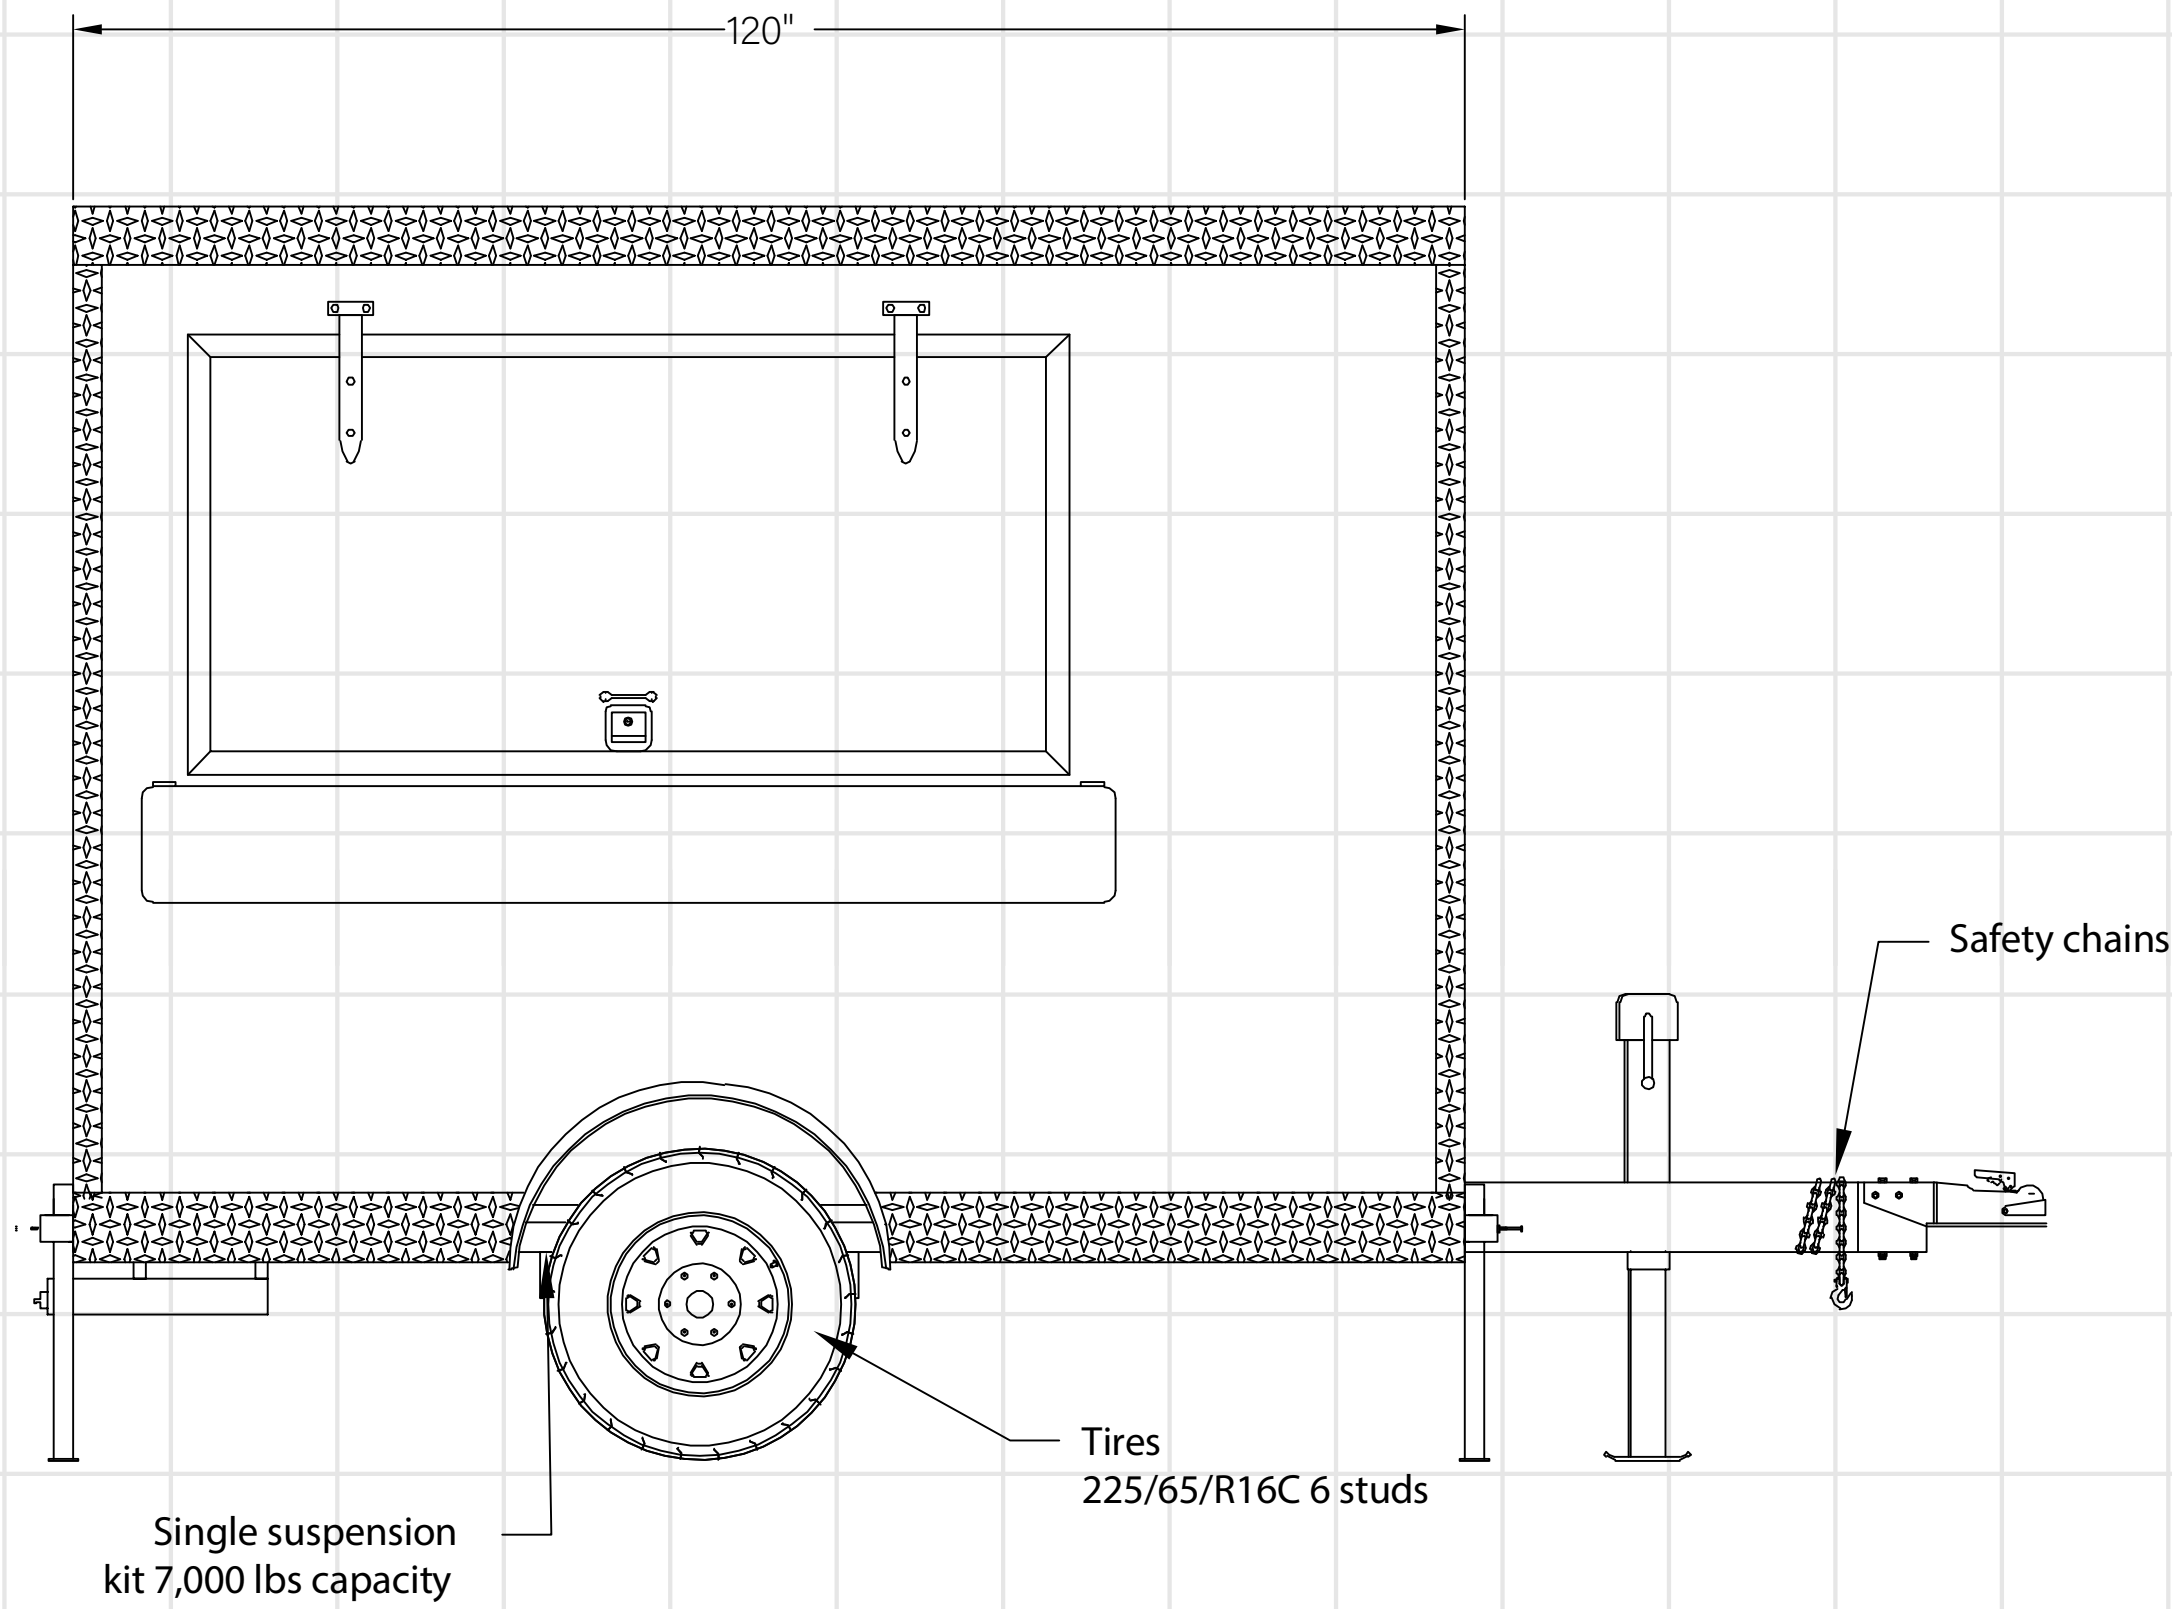

MODEL 10FT

CONDITION: New
YEAR: 2022
MANUFACTURER: Kaiser
MODEL: MSP10X
FLOOR LENGTH: 92"
WIDTH: 96"
HEIGHT: 84"
GVWR: 4,140 Lbs.
PAYLOAD CAPACITY: 990 Lbs.
AXLE CAPACITY: 7000 Lbs.

SPEC'S

Overall Length	168.67"
Rear Door Width	36"
Rear Door Height	78"
height	20"
ball size	2" 5/16"
platform height	22"
g.a.w.r.	4,140 Lbs
curb weight	3,150 Lbs
Payload	990 Lbs
axles (single)	7,000 Lbs
brakes idler	Electric
Wheels Steel Silver Mod.	225/65/R16C
frame	RECT 6"x2" Thickness 0.11"
floor	3" 1/2" Galvanized members/ptR 2"x2" THICKNESS 0.11"
sidewalls	2" 1/2" Galvanized members thickness 0.036"