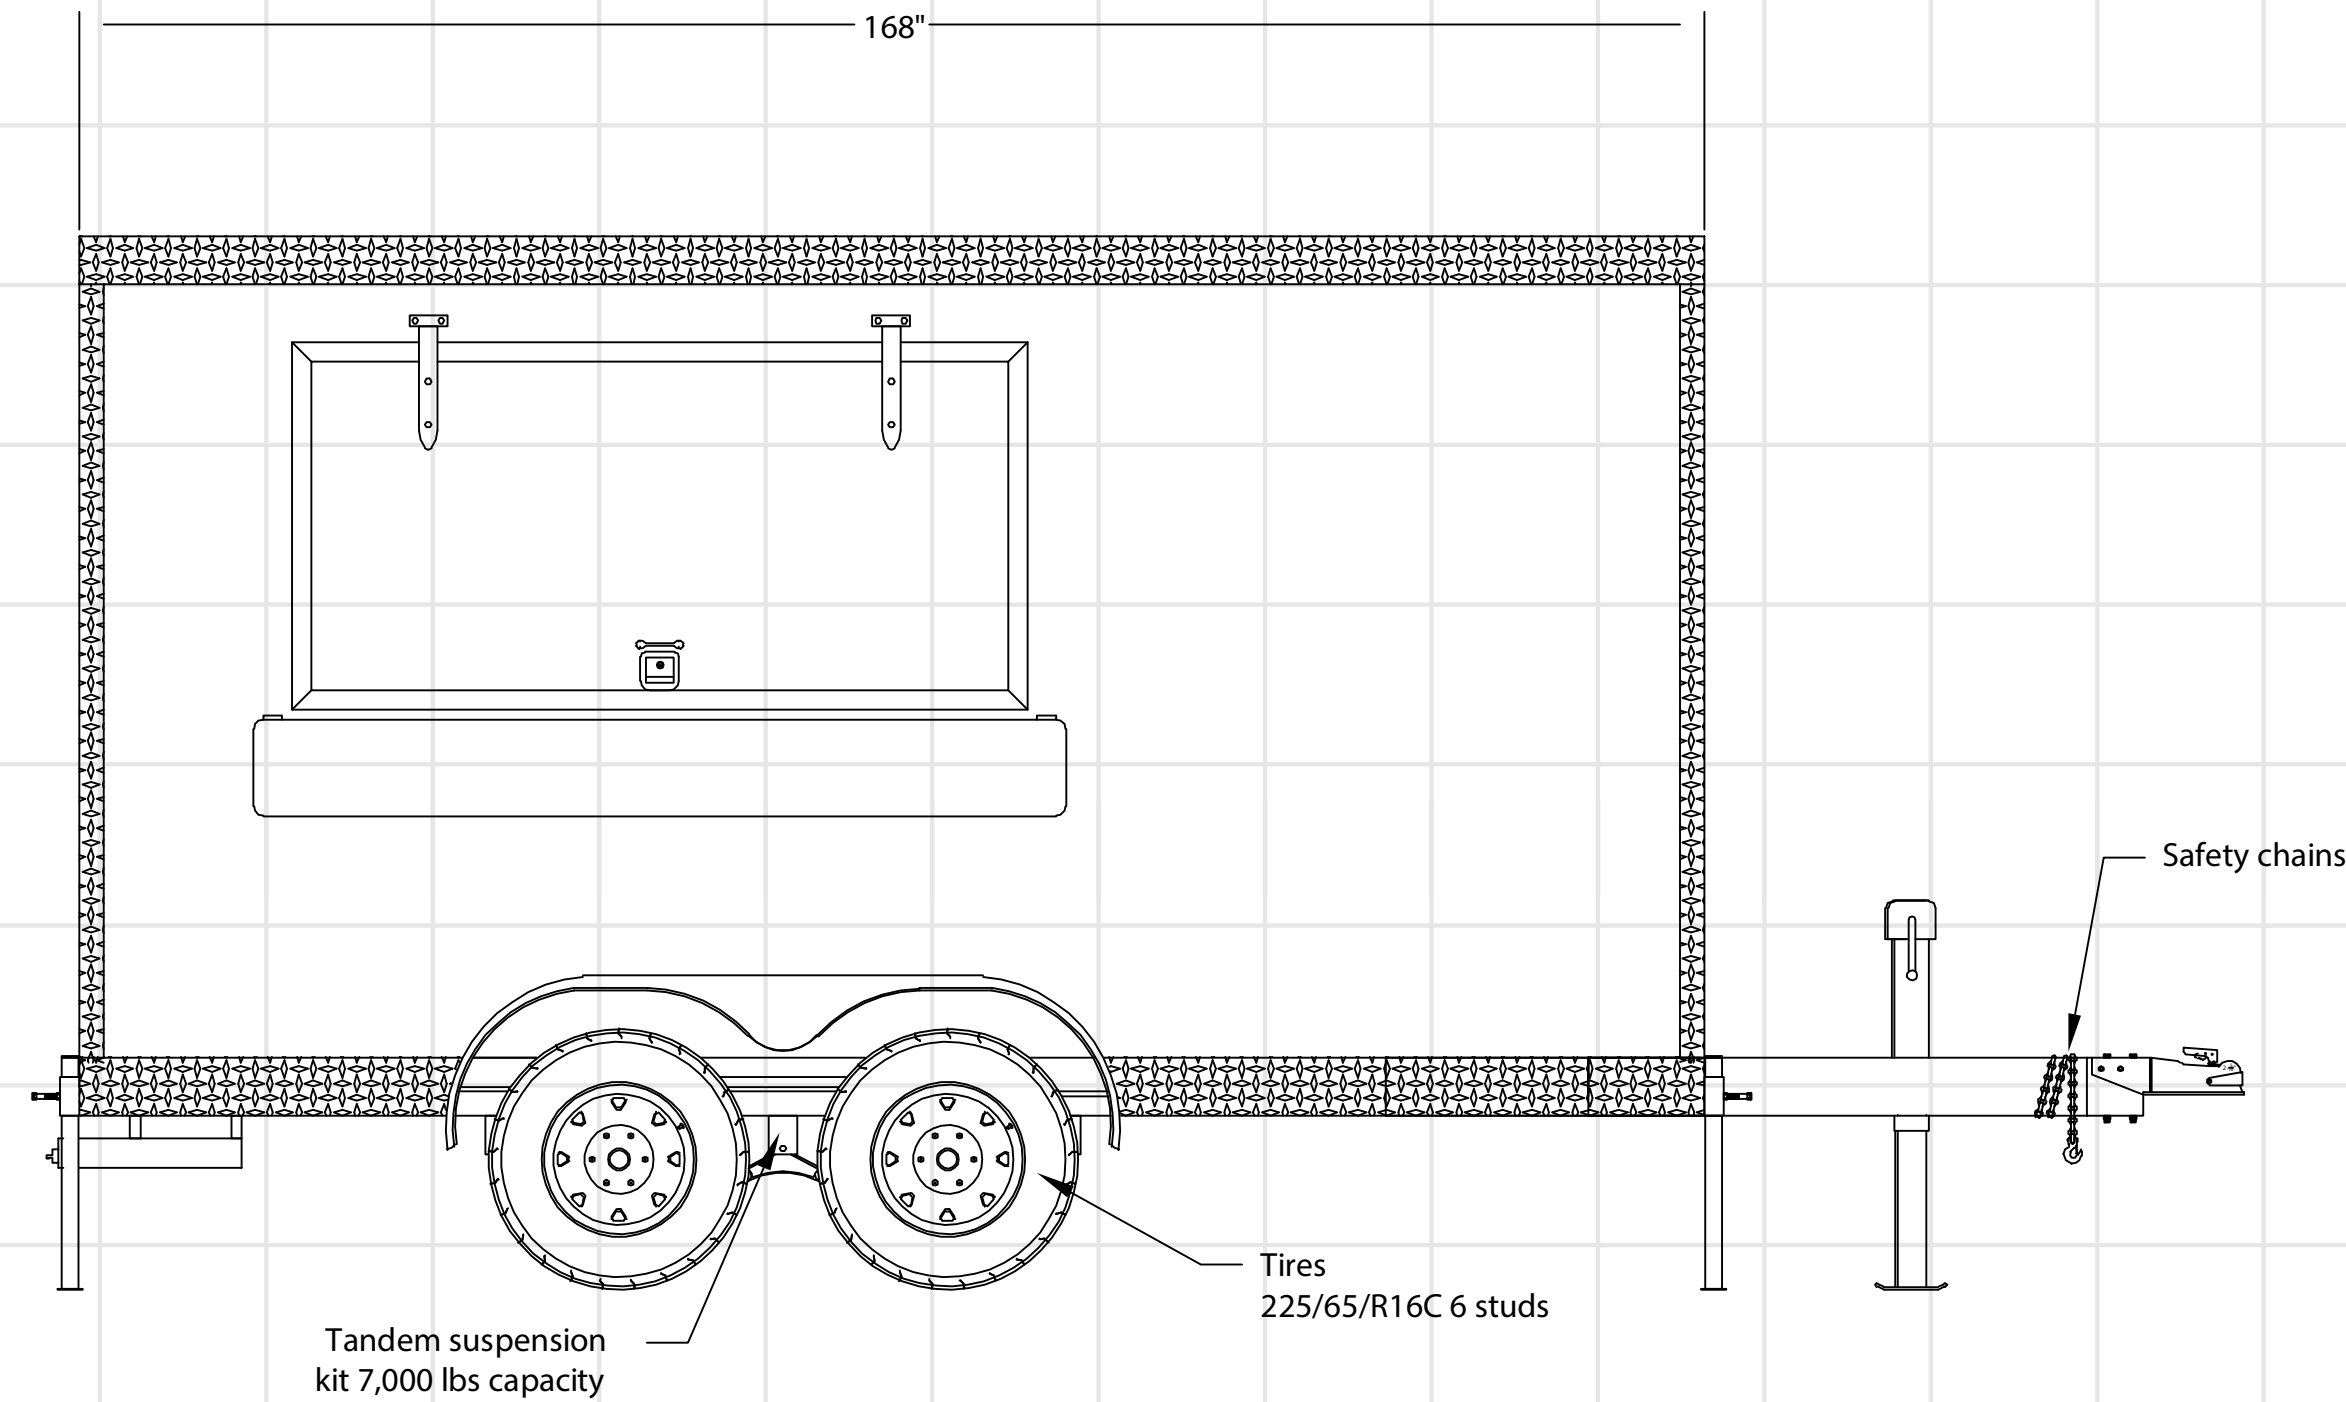

MODEL 14FT

CONDITION: **New**

YEAR: **2022**

MANUFACTURER: **Kaiser**

MODEL: **MSP16X**

FLOOR LENGTH: **140"**

WIDTH: **96"**

HEIGHT: **84"**

GVWR: **5,900 Lbs.**

PAYLOAD CAPACITY: **1,980 Lbs.**

AXLE CAPACITY: **7,000 Lbs. (2x)**

SPEC´S

Overall Length	222.45"
Rear Door Width	36"
Rear Door Height	78"
height	20"
ball size	2" 5/16"
platform height	22"
g.a.w.r.	5,900 Lbs
curb weight	3,920 Lbs
Payload	1,980 Lbs
axles (single)	7,000 Lbs
brakes idler	Electric
Wheels Steel Silver Mod.	225/65/R16C
<i>frame RECT 6"x2" Thickness 0.11"</i>	
<i>floor 3" 1/2" Galvanized members/ptR 2"x2" THICKNESS 0.11"</i>	
<i>sidewalls 2" 1/2" Galvanized members thickness 0.036"</i>	