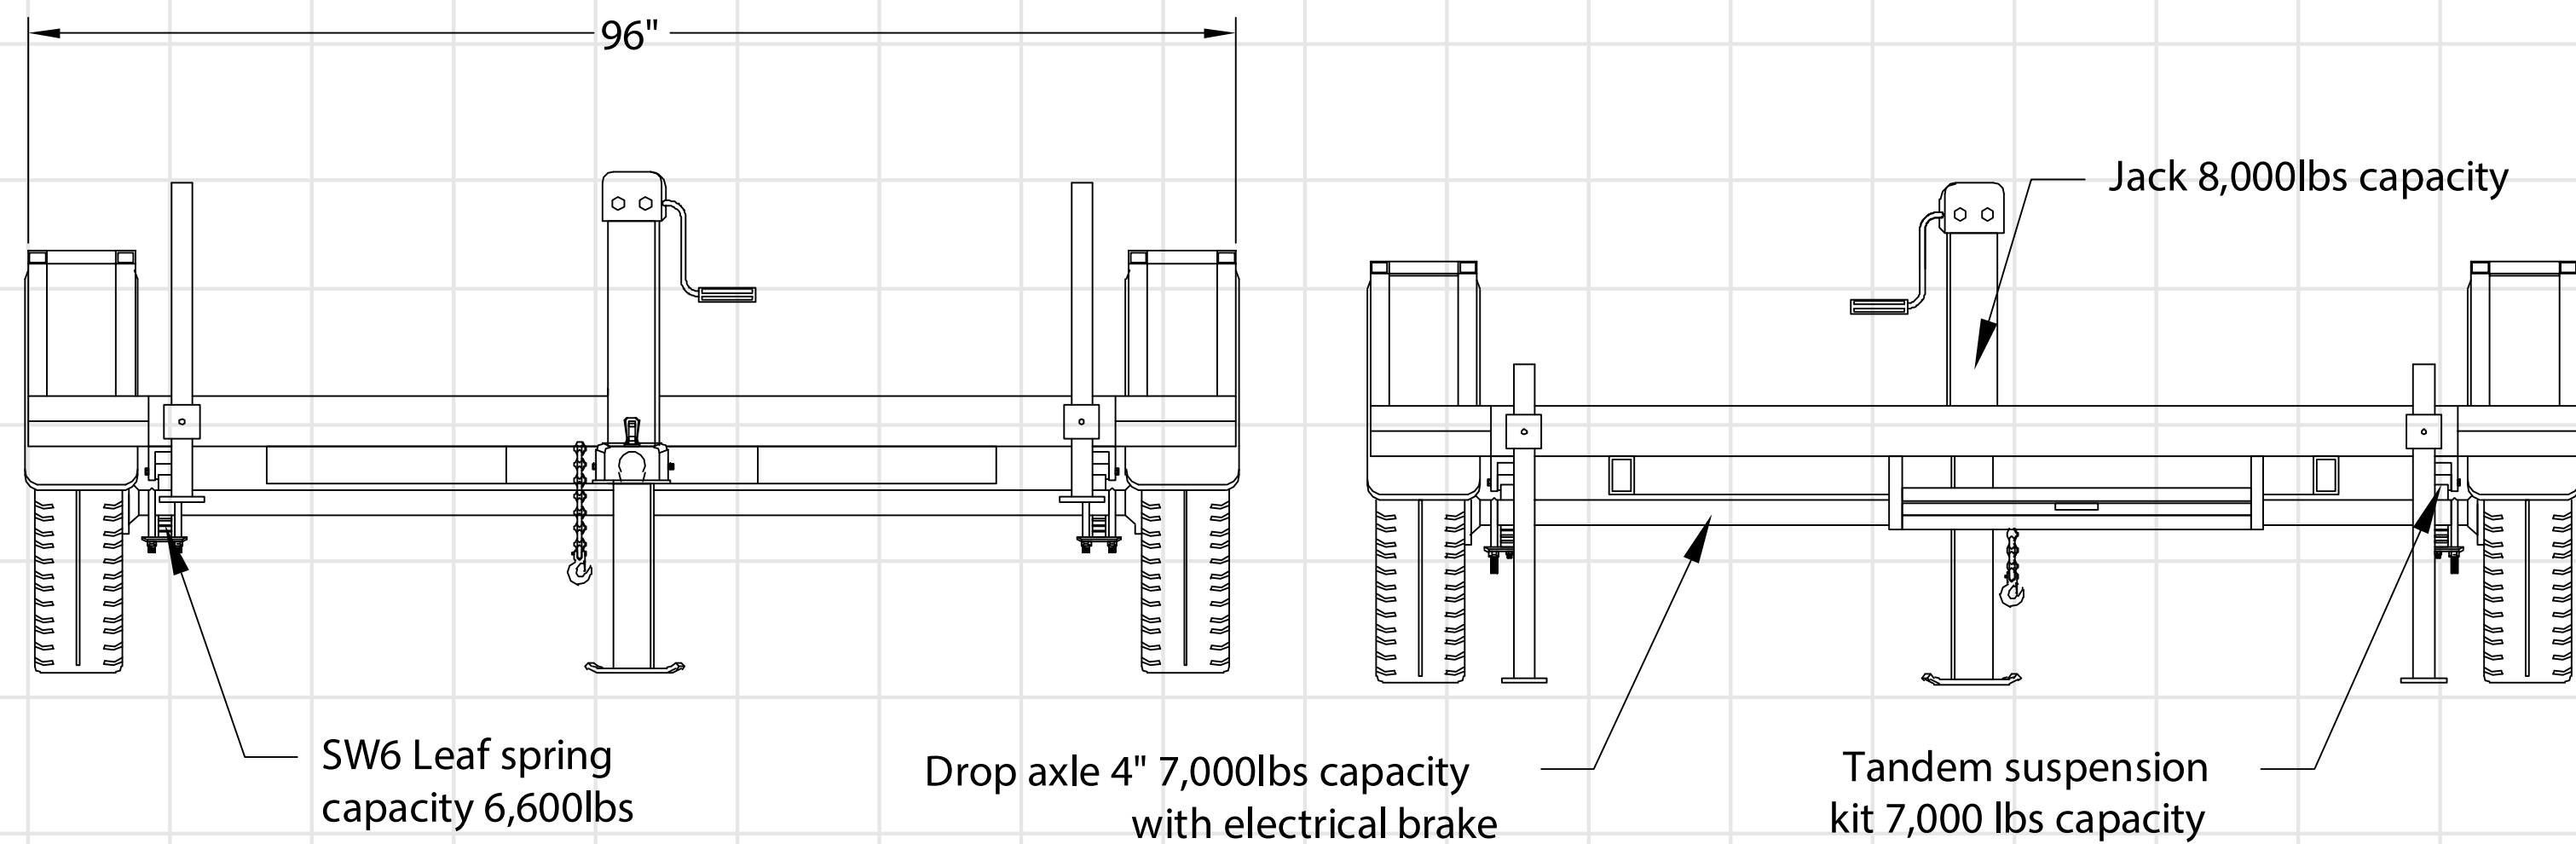

MODEL 14FT

CONDITION: **New**

YEAR: **2022**

MANUFACTURER: **Kaiser**

MODEL: **MSP16X**

FLOOR LENGTH: **140"**

WIDTH: **96"**

HEIGHT: **84"**

GVWR: **5,900 Lbs.**

PAYLOAD CAPACITY: **1,980 Lbs.**

AXLE CAPACITY: **7,000 Lbs. (2x)**

SPEC´S

Overall Length	222.45"
Rear Door Width	36"
Rear Door Height	78"
height	20"
ball size	2" 5/16"
platform height	22"
g.a.w.r.	5,900 Lbs
curb weight	3,920 Lbs
Payload	1,980 Lbs
axles (single)	7,000 Lbs
brakes idler	Electric
Wheels Steel Silver Mod.	225/65/R16C
<i>frame RECT 6"x2" Thickness 0.11"</i>	
<i>floor 3" 1/2" Galvanized members/ptR 2"x2" THICKNESS 0.11"</i>	
<i>sidewalls 2" 1/2" Galvanized members thickness 0.036"</i>	